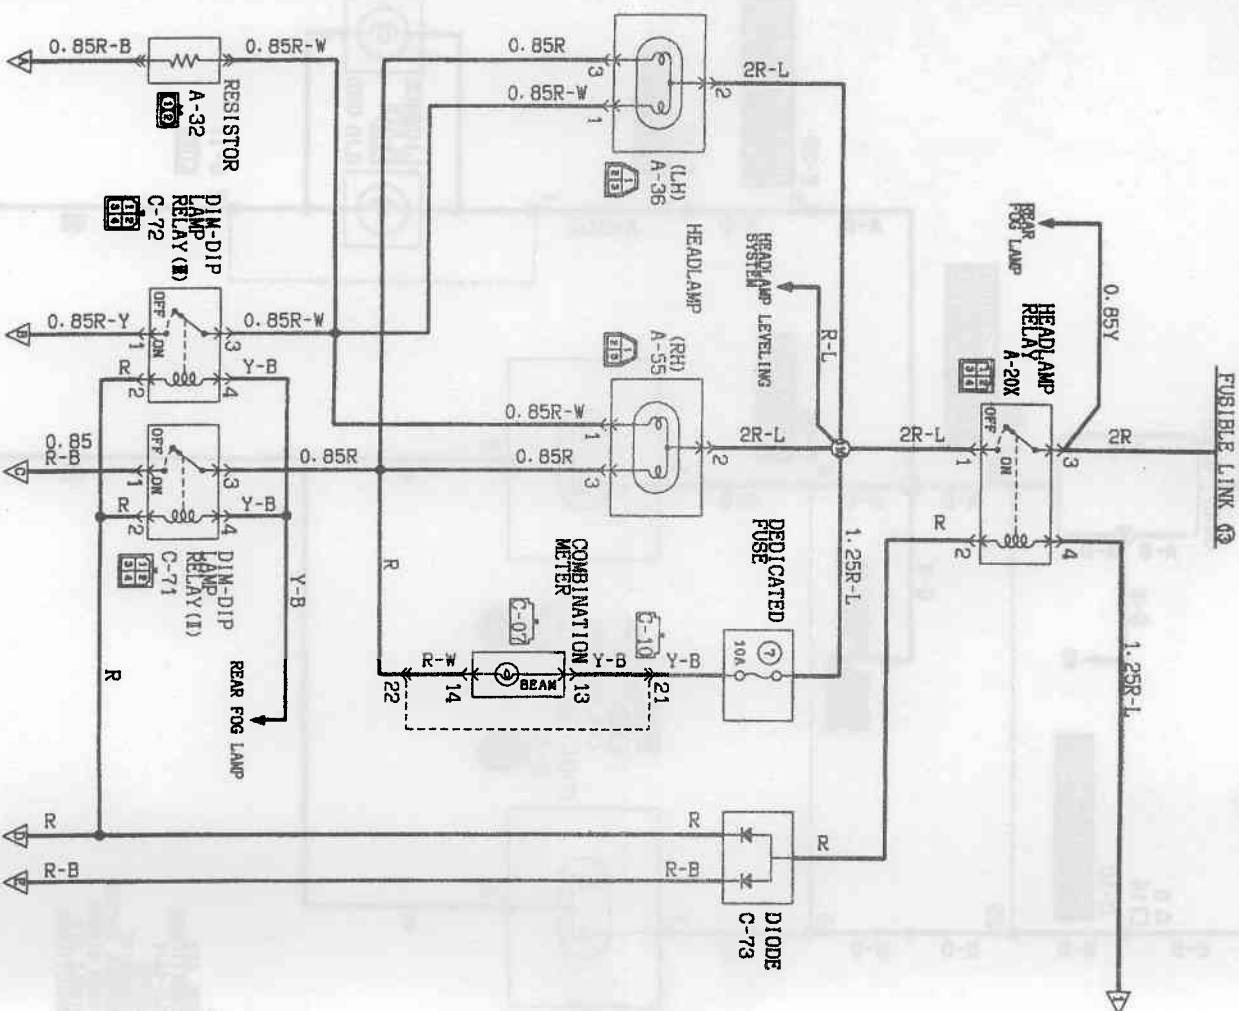

HEADLAMP R.H. drive vehicles Nos. 17 & 18

17

C-07
C-10

18

Wife colour code
 B: Black
 BR: Brown
 G: Green
 GR: Gray
 V: Violet
 P: Sky blue
 R: Light green
 O: Orange
 B: Black
 W: White

C-07
C-10