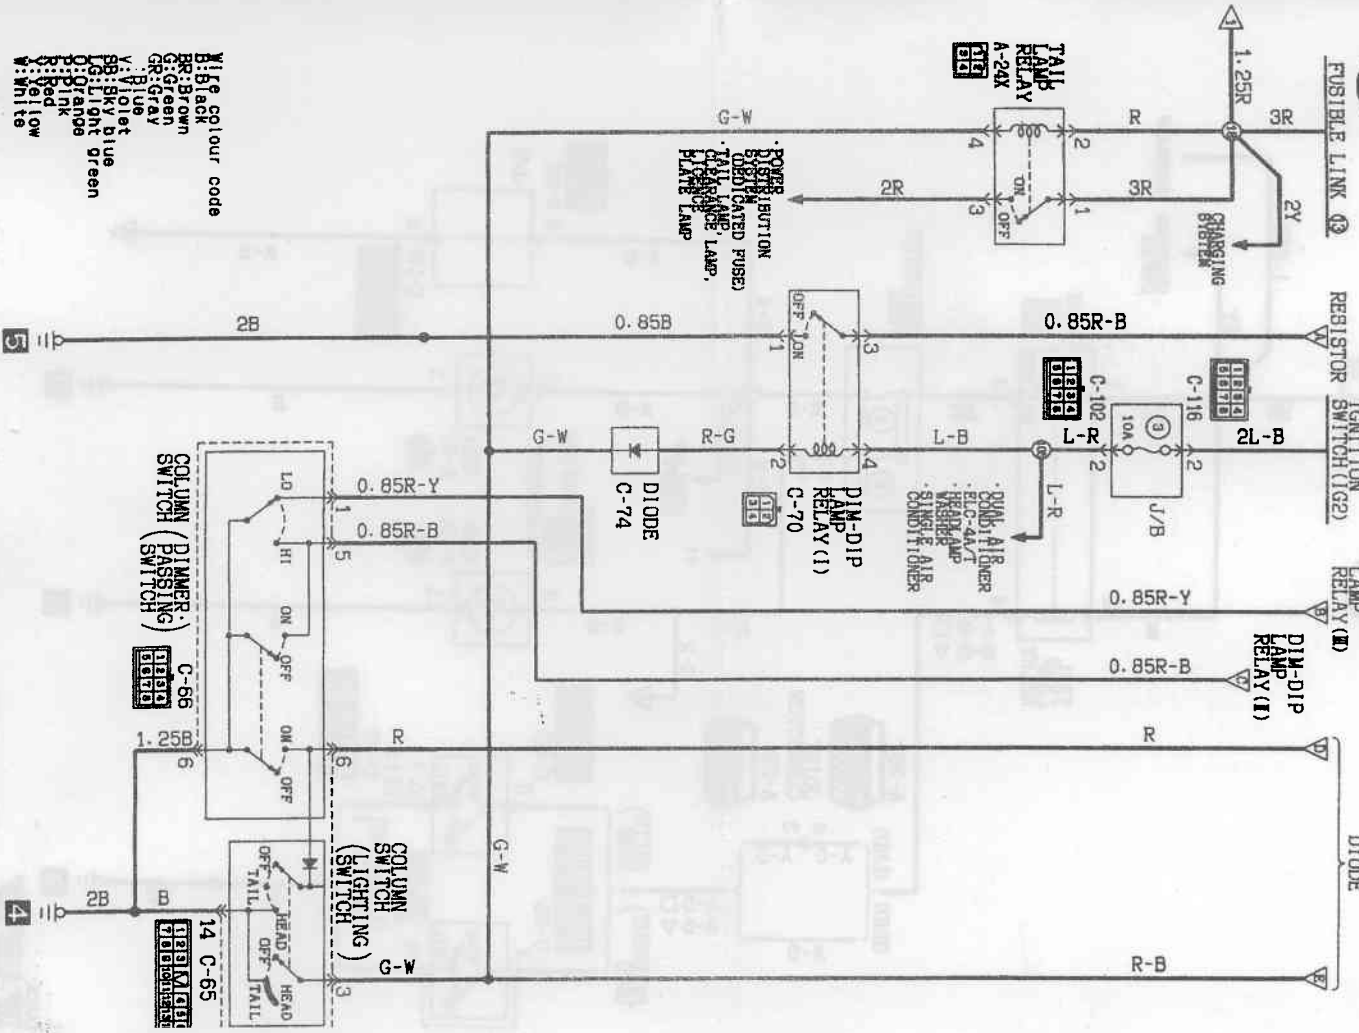

HEADLAMP R.H. drive vehicles Nos. 17 & 18

17

C-07
C-10

18

Wife colour code
 B: Black
 BR: Brown
 G: Green
 GR: Gray
 V: Violet
 P: Sky blue
 R: Light green
 O: Orange
 B: Black
 W: White

C-07
C-10