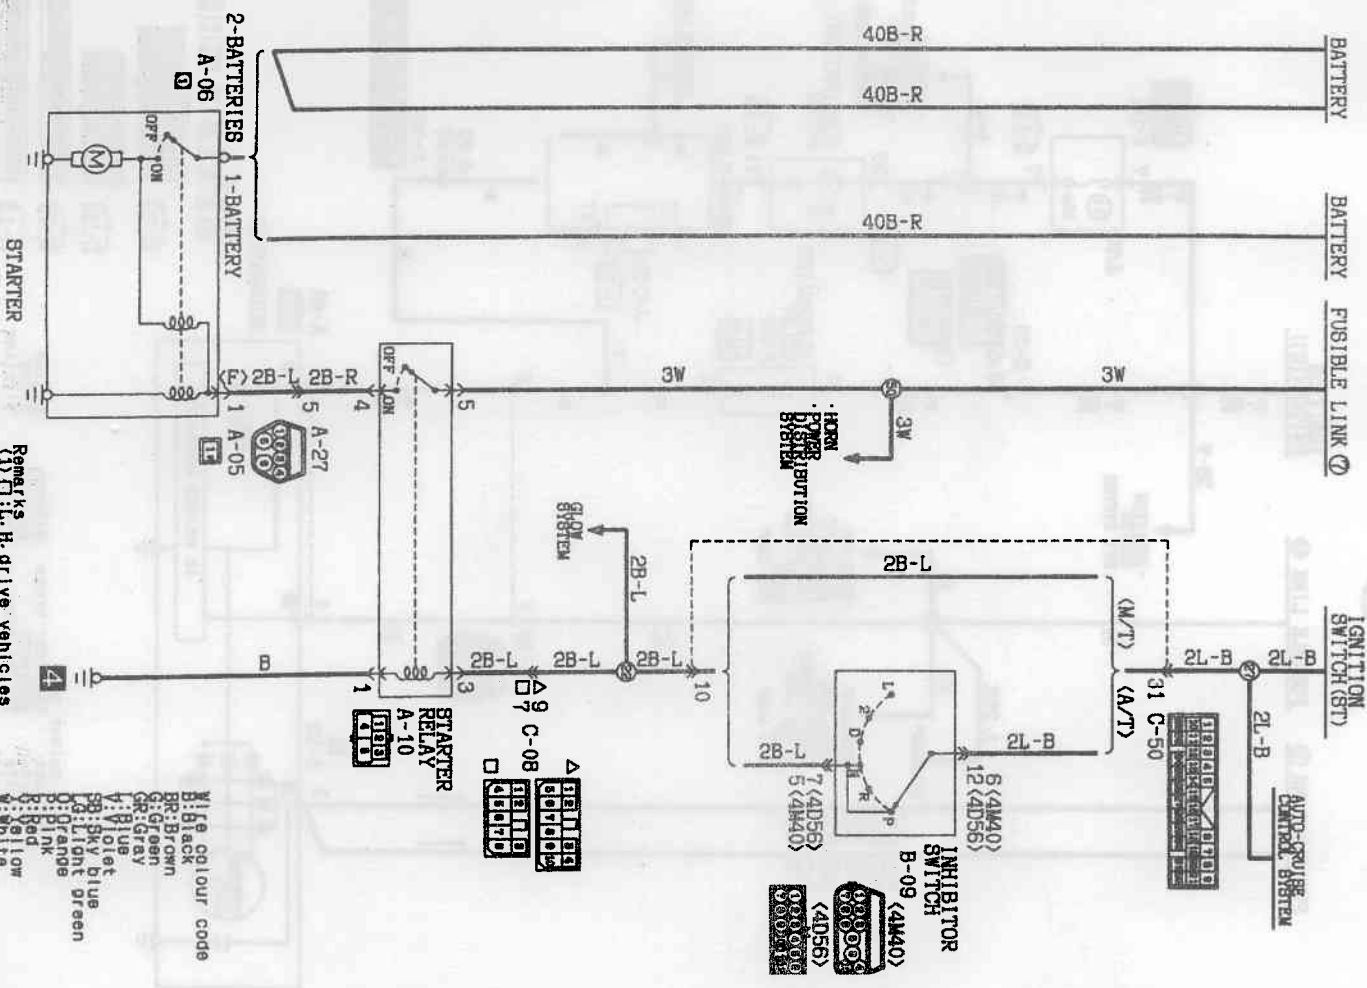

# STARTING SYSTEM

6G72, 6G74 engine

13

- Wire colour code
- B: Black
  - BR: Brown
  - G: Green
  - GR: Gray
  - K: Blue
  - P: Pink
  - W: White
  - Y: Yellow
  - BB: BkV blue

# STARTING SYSTEM

4D56, 4M40 engine

14

- Wire colour code
- B: Black
  - BR: Brown
  - G: Green
  - GR: Gray
  - V: Violet
  - BB: BkV blue
  - O: Orange
  - P: Pink
  - R: Red
  - Y: Yellow
  - W: White
- Remarks
- H: drive vehicles
  - 2: K: H: drive vehicles