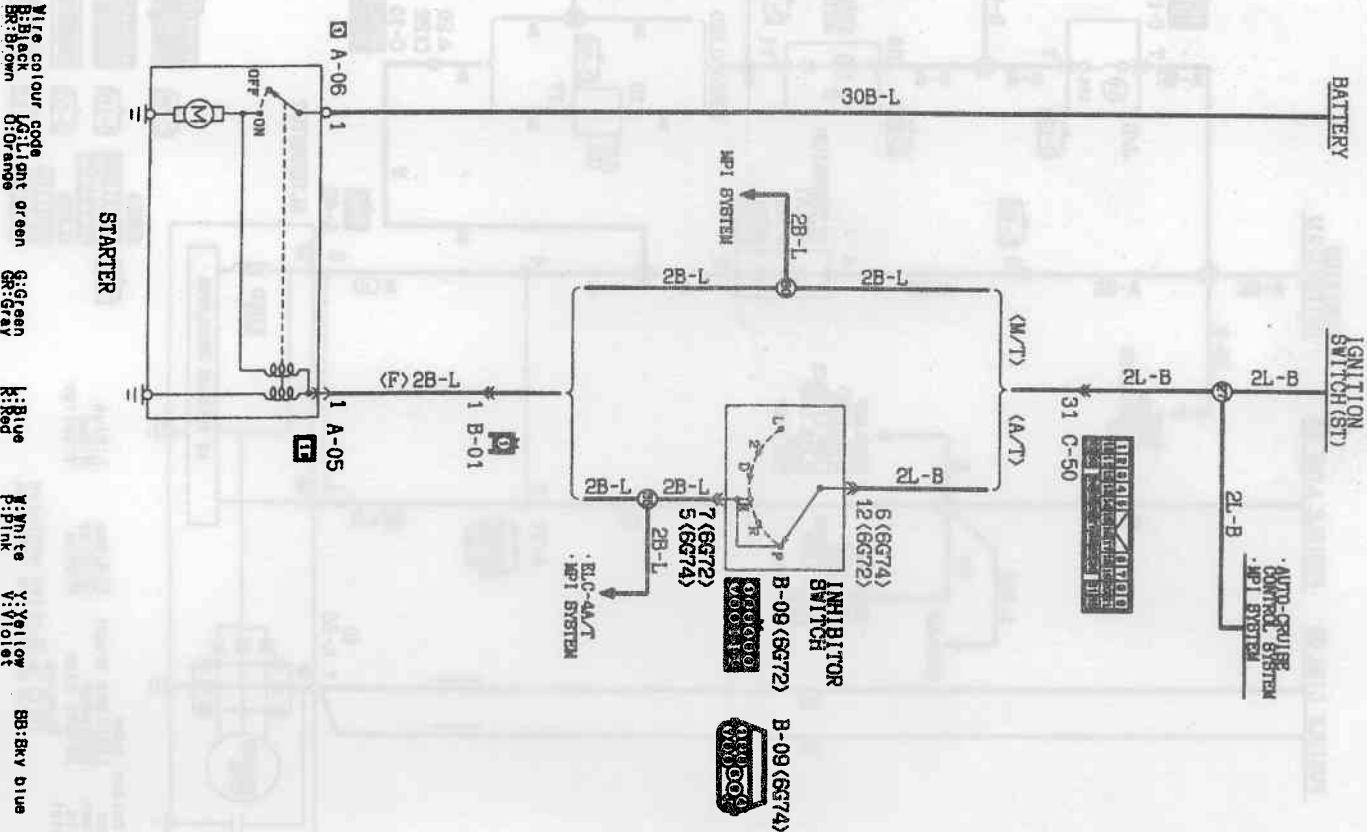

# STARTING SYSTEM

6G72, 6G74 engine

13

- Wire colour code
- B: Black
  - BR: Brown
  - G: Green
  - GR: Gray
  - K: Blue
  - P: Pink
  - W: White
  - Y: Yellow
  - BB: BkV blue

# STARTING SYSTEM

4D56, 4M40 engine

14

- Wire colour code
- B: Black
  - BR: Brown
  - G: Green
  - GR: Gray
  - V: Violet
  - BB: BkV blue
  - O: Orange
  - P: Pink
  - R: Red
  - Y: Yellow
  - W: White
- Remarks
- H: drive vehicles
  - 2: K: H: drive vehicles